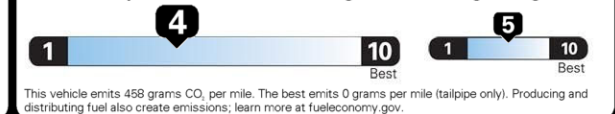

Spray-On Bedliner
Utili-track® System
with 4 Adjustable Tie Down Cleats
120V Outlet In Bed & Rear Center Console
Heated Outside Mirrors**
Heated Steering Wheel**
Heated Front Seats**
Remote Engine Start
LED Under Rail Lighting
Trailer Hitch w/ Wiring Harness
Intelligent Around View Monitor
with Moving Object Detection
and Off Road Mode**
Wireless Charging

PRO PREMIUM PACKAGE 2,790.00

Fender® Premium Audio
with 10 Speakers*
Leather Appointed Front and Rear Seats*
Auto-Dimming Inside Mirror with
Homelink® Universal Transceiver*
Auto-tilt & Slide Sunroof
with Manual Shade
17" Beadlock Style Alloy Wheels*

TECHNOLOGY PACKAGE 990.00

Lane Departure Warning (LDW)
Blind Spot Warning (BSW)
Rear Cross Traffic Alert (RCTA)
Rear Sonar System
Rear Automatic Braking (RAB)
High Beam Assist (HBA)
Intelligent Cruise Control (ICC)
Traffic Sign Recognition (TSR)

DESTINATION CHARGES 1,225.00

Total* $47,495.00

**Replaces standard Equipment

EPA DOT Fuel Economy and Environment

Gasoline Vehicle

Fuel Economy

19 MPG
combined city/hwy

17 MPG
city

22 MPG
highway

5.3 gallons per 100 miles

STANDARD PICKUP TRUCKS range from 12 to 27 MPG. The best vehicle rates 142 MPGe.

You spend $2,750
more in fuel costs over 5 years
compared to the average new vehicle.

Annual fuel cost $1,850

Fuel Economy & Greenhouse Gas Rating (tailpipe only) **Smog Rating** (tailpipe only)

fuelconomy.gov

Calculate personalized estimates and compare vehicles

GOVERNMENT 5-STAR SAFETY RATINGS

Overall Vehicle Score Not Rated

Frontal Crash	Driver Passenger	Not Rated
Based on the risk of injury in a frontal impact. Should ONLY be compared to other vehicles of similar size and weight.		

Side Crash	Front seat Rear seat	Not Rated
Based on the risk of injury in a side impact.		

Rollover Not Rated
Based on the risk of rollover in a single-vehicle crash.

Star ratings range from 1 to 5 stars (★★★★★) with 5 being the highest.

Source: National Highway Traffic Safety Administration (NHTSA)

www.safercar.gov or 1-888-327-4236

PARTS CONTENT INFORMATION FOR VEHICLES IN THIS CARLINE: U.S./CANADIAN PARTS
CONTENT: 40%
MAJOR SOURCES OF FOREIGN PARTS CONTENT: JAPAN: 25%

NOTE: PARTS CONTENT DOES NOT INCLUDE FINAL ASSEMBLY, DISTRIBUTION, OR OTHER NON-PARTS COSTS.

FOR THIS VEHICLE: FINAL ASSEMBLY POINT: CANTON, MS., USA COUNTRY OF ORIGIN: ENGINE: US TRANSMISSION: JAPAN

Dealer:
BROWN'S FAIRFAX NISSAN
11010 FAIRFAX BLVD
FAIRFAX, VA 22030

VIN: 1N6ED1EK8NN684264
MDL: 32412-884264 KAD-Y
OPT: J-B94F93F95F96F97K03P02V
02C03K11L11

EXT: GUN METALLIC
INT: CHARCOAL LEATHER
EMS: 50 STATE EMISSIONS

Transport Method:TRUCK

20220531233529A52266

**Not actual Monroney Label. Provided for informational purposes only. Vehicle features, pricing and other information subject to change, may vary from actual vehicle content and/or Monroney label description. While Nissan makes reasonable efforts to ensure accuracy of information, Nissan is not responsible for changes, errors or omissions. See actual vehicle and/or verify information in question with your Nissan dealer.